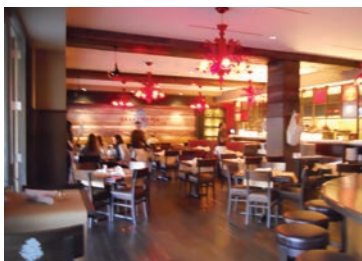

Fleming's Steakhouse & Wine Bar

455 Newport Center Drive : 949.720.9633 : www.flemingssteakhouse.com

VIEW	Fashion Island	CAPACITY	200		
CUISINE	Steak	BUYOUT	Yes	PRIVATE SEATING	Private Dining Room: 75

A Restaurant

VIEW	Newport Harbor	CAPACITY	180		
CUISINE	Mexican/Baja	BUYOUT	Yes	PRIVATE SEATING	Private Dining Room: 35 Patio: 35

Canaletto Ristorante Veneto

545 Newport Center Drive : 949.640.0900 : www.ilfornaio.com

VIEW	Fashion Island	CAPACITY	150		
CUISINE	Italian	BUYOUT	Yes	PRIVATE SEATING	Piazza Il Moro: 50 Marco Pollo: 40 Casanova: 30

Great Maple

1133 Newport Center Drive : 949.706.8282 : www.greatmaplefashionisland.com